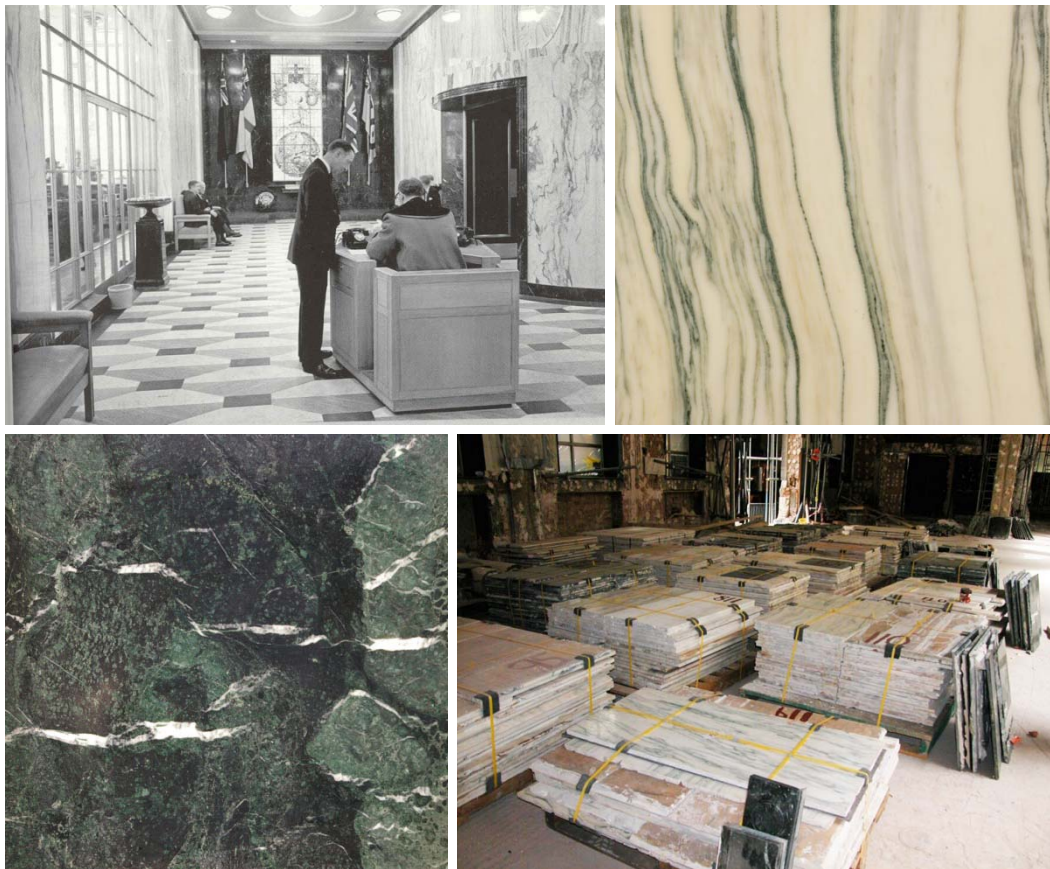

Lloyds of London Marble

Immediately available, a large quantity of marble cladding removed from the famous Lloyds of London Building.

The rare and very expensive white grained Arni marble was the principal material used throughout the Lloyds of London interior. The richly coloured Issorie marble was used mainly for the columns supporting the Under Writing Room.

Our stock code: ZMD001-AD
Price: £95.00 + VAT (SQ/M)

E. & O. E.

wood flooring / bathrooms & radiators / reclaimed building materials / original fireplaces & interior features / garden ornaments / architectural features