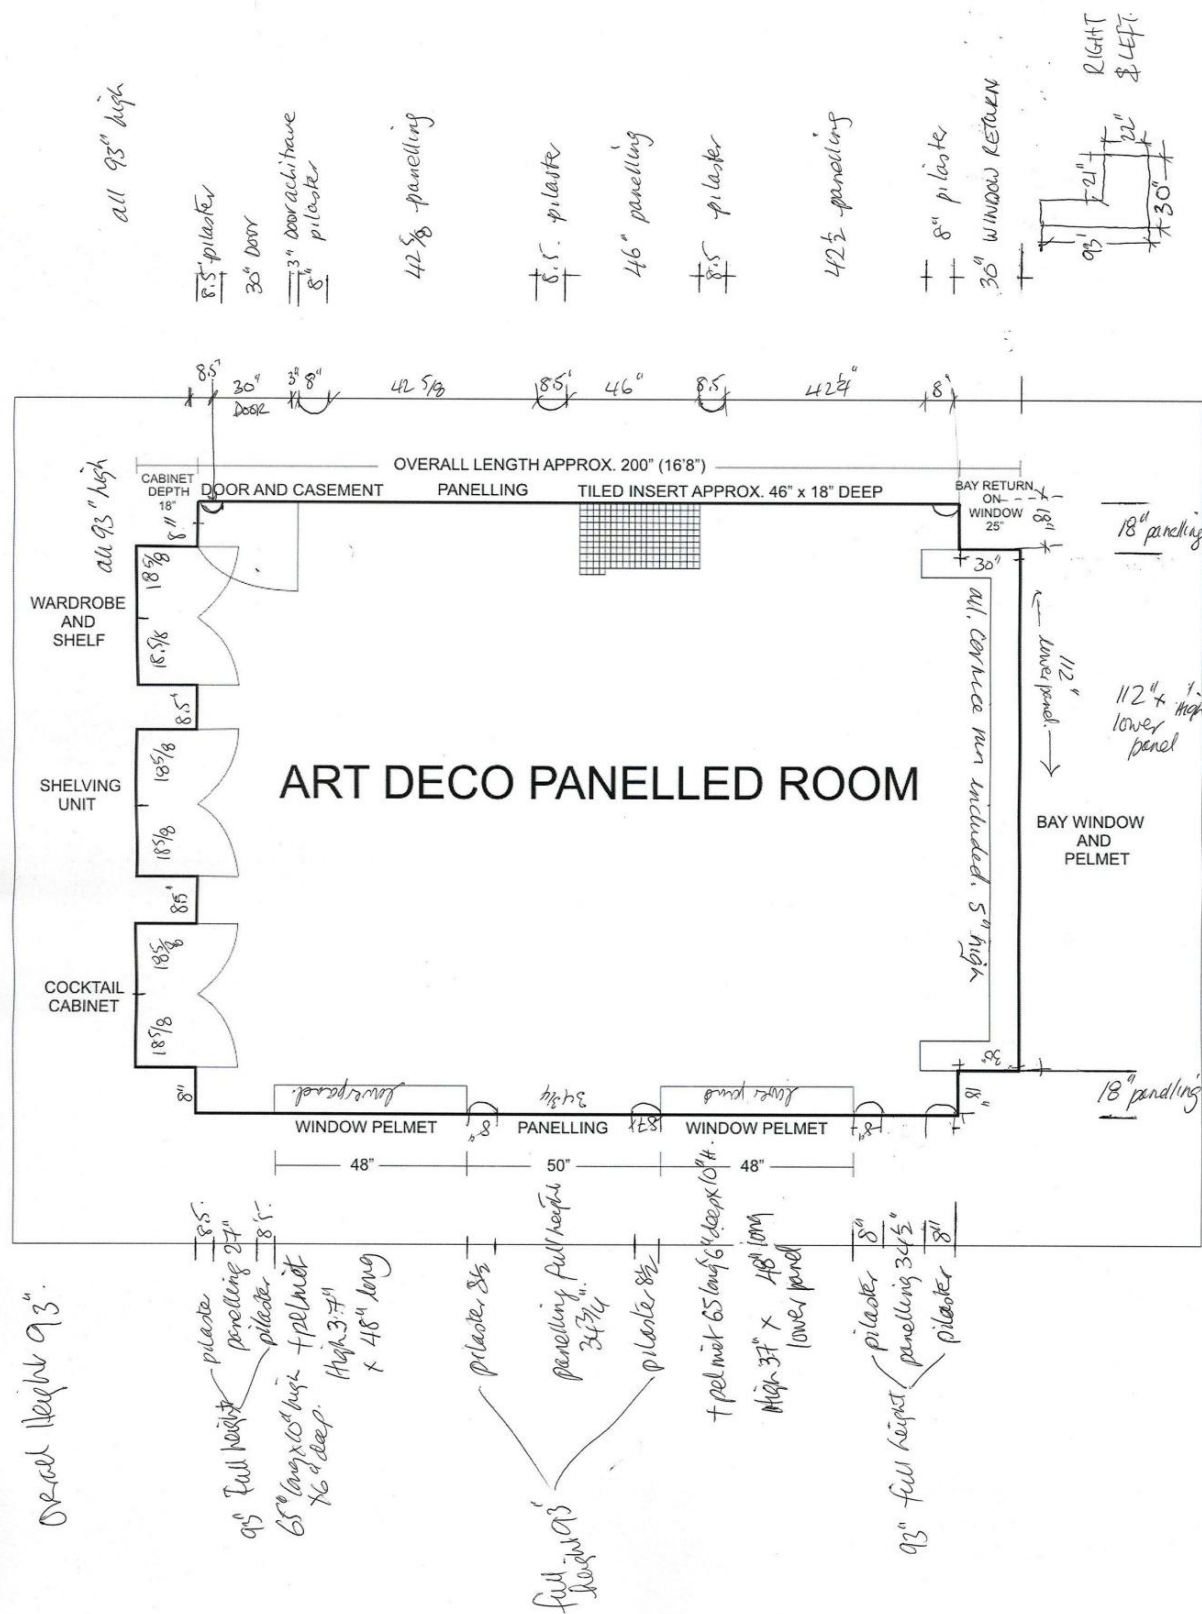

Art Deco Panelled Room

wood flooring / bathrooms & radiators / reclaimed building materials / original fireplaces & interior features / garden ornaments / architectural features

MASCo Architectural Salvage

Cirencester Road, Chalford, Stroud, Gloucestershire, GL6 8PE | T. +44 (0)1285 760886 | F. +44 (0)1285 760838 masco@mascosalvage.com www.mascosalvage.com

Reclamation Services Ltd. trading as MASCo Architectural Salvage. Registered in England & Wales No. 1774398