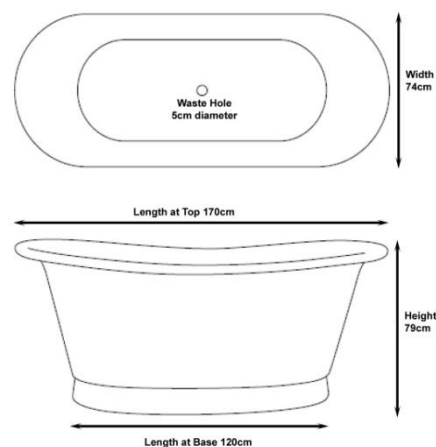

Copper Bateau Baths

Copper Bateau Baths, with polished copper exterior, and a choice of matching polished copper interior, or a hand tinned finish (both shown above). An authentic replica of a classic French design dating from the 18th and 19th Centuries. Copper is a good conductor of heat so comes with the added benefit of keeping you warm both below and above the water line, so no more cold shoulders.

DIMENSIONS:

Length 170cm, Height 79cm X Width 74cm, Waste hole diameter 5cm

Our stock code: KBTTC-AD
Price: £3,319 + VAT (EACH)

E. & O. E.

wood flooring / bathrooms & radiators / reclaimed building materials / original fireplaces & interior features / garden ornaments / architectural features