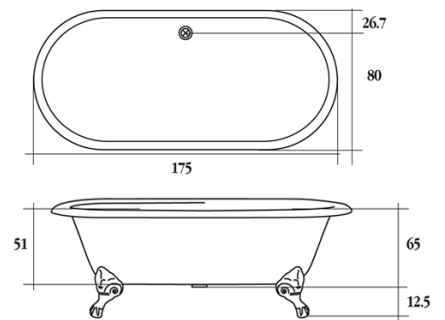

## Double Ended Cast Iron Bath

An elegant double-ended cast iron bath, with claw feet.  
Intended for use with stand pipes and mixer sets.

Made of cast iron and Vitreous enamelled.

NB. Exterior and feet supplied bare to be painted in any colour.

**DIMENSIONS (cm):**

Overall Height 77.5cm, Length 175cm, Width 80cm

Diameter of waste and overflow holes 5cm

**Our stock code:** KBT/TC-AD

**Price:** £1,950.00 + VAT

E. & O. E.