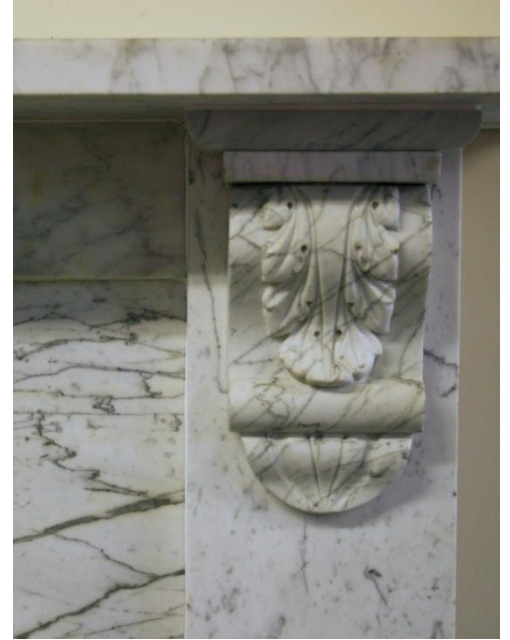

Victorian Carrara Marble Arched Fireplace

Very elegant Victorian Carrara Marble arched fireplace. With wide jambs and decorative scrolled corbelled brackets to corners and to centre below shelf. Two available.

DIMENSIONS (cm):

Overall Height 124.5cm, Jamb to Jamb Width 166cm

Interior Opening: Height 95cm x Width 102cm

Shelf Length: 179.5cm, Return 35cm

Our stock code: FMA005-WAL
Price: £2,500.00 + VAT (EACH)

E. & O. E.